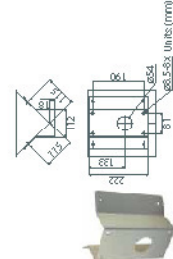

Corner Standard Mounting Plate

D77H05-CST
Dimension: 222x220x4x11 mm (8.7x8.6x4.6 inches)
Weight: 2 kg (4.4 lbs)
Compatible with: D77H03-D77H03-MP