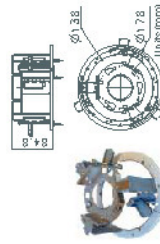

T-Bar Ceiling Mount: DH500

DH500TB1
Height: 86 mm (3.4 inches)
Diameter: 180 mm (7.1 inches)
Weight: 0.5 kg (1.1 lbs)