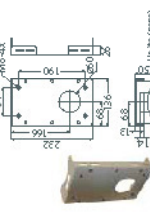

Pole Thin Direct Mounting

D77H05-PTD
Dimension: 222x138x60mm (8.7x5.4x2.4 inches)
Recommendation Pole Diameter: 112-140 mm (4.4-5.5 inches)
Weight: 0.7 kg (1.5 lbs)
Compatible with: D77H03-D77H03-MP