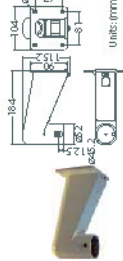

Indoor Mounting Accessories

There are three types of indoor dome camera mounting methods: hard-ceiling mounting, in-ceiling mountings, and pendant mounting. With the Indoor Mounting Kit, the DynaHawk™ 701 series will be able to apply to all other dome camera mounting accessories, such as straight tube, wall mount, corner mount and pole mount.

Hard Ceiling Mount: DH701

DH77H06-HC
Height: 214mm (8.4 inches)
Diameter of the three holes: 4.5mm (0.2 inches)
Diameter of the bracket: 156mm (6.2 inches)
Weight: 0.2 kg (0.4 lbs)

T-Bar Ceiling Mount: DH701

D77H05-TB
Height: 100 mm (3.9 inches)
Diameter: 180 mm (7.1 inches)
Weight: 0.5 kg (1.1 lbs)

Indoor Mount Kit: DH701

D77H05-IMK
For mounting indoor dome camera onto a gooseneck/straight tube.
Height: 74 mm (2.9 inches)
Diameter: 140 mm (5.5 inches)
Weight: 0.5 kg (1.1 lbs)

Hard Ceiling Mount: DH500

DH500HC
Height: 19 mm (0.75 inches)
Diameter of the three holes: 4.5mm (0.2 inches)
Diameter of the bracket: 156mm (6.2 inches)
Weight: 0.2 kg (0.4 lbs)

T-Bar Ceiling Mount: DH500

DH500TB1
Height: 86 mm (3.4 inches)
Diameter: 180 mm (7.1 inches)
Weight: 0.5 kg (1.1 lbs)

Indoor Mount Kit: DH500

D77H05-IMKS
For mounting indoor dome camera onto a gooseneck/straight tube.
Height: 74 mm (2.9 inches)
Diameter: 140 mm (5.5 inches)
Weight: 0.5 kg (1.1 lbs)

Indoor/Outdoor Mounting Accessories

Straight Tube

Gooseneck Tube

D77H03-GT
Dimension: 298x386 mm (11.7x15.2 inches)
Height: 298 mm (11.7 inches)
Weight: 2.1 kg (4.6 lbs)
Compatible with: DH701/DH801/DH500/DH800

Mini Pendant Mount

D77H05-CP
Dimension: 184x104x116.2 mm (7.2x4.1x4.6 inches)
Diameter: 44.5 mm (1.8 inches)
Weight: 0.6 kg (1.3 lbs)
Compatible with: DH701/DH801/DH500/DH800

Wall Box Mounting