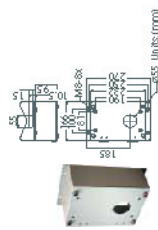

Wall Box Mounting

D77H05-WBM
Dimension: 270x189x96 mm (10.6x7.5x3.7 inches)
Weight: 2.2 kg (4.8 lbs)
Compatible with: D77H03-D77H03-MP