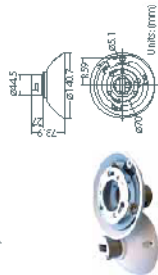

Indoor Mount Kit: DH701

D77H05-IMK
For mounting indoor dome camera onto a gooseneck/straight tube.
Height: 74 mm (2.9 inches)
Diameter: 140 mm (5.5 inches)
Weight: 0.5 kg (1.1 lbs)