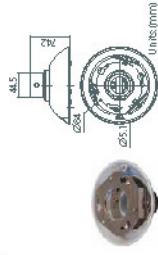

Indoor Mount Kit: DH500

D77H05-IMKS
For mounting indoor dome camera onto a gooseneck/straight tube.
Height: 74 mm (2.9 inches)
Diameter: 140 mm (5.5 inches)
Weight: 0.5 kg (1.1 lbs)