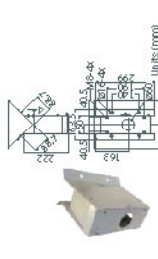

Corner Thin Box

D77H05-CTB
Dimension: 300x184x254 mm (11.8x7.2x10 inches)
Weight: 3 kg (6.7 lbs)
Compatible with: D77H03-D77H03-MP