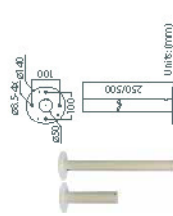

Indoor/Outdoor Mounting Accessories

Straight Tube

Gooseneck Tube

D77H03-GT
Dimension: 298x386 mm (11.7x15.2 inches)
Height: 298 mm (11.7 inches)
Weight: 2.1 kg (4.6 lbs)
Compatible with: DH701/DH801/DH500/DH800