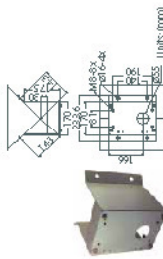

Corner Wide Box Mounting

D77H05-CWB
Dimension: 232x242x25 mm (9.1x9.5x1 inches)
Weight: 2.7 kg (6 lbs)
Compatible with: D77H03-D77H03-MP