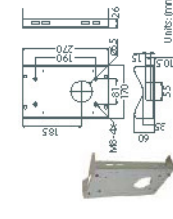

Pole Wide Direct Mounting

D77H05-PWD
Dimension: 222x170x80 mm (10.6x6.7x3.1 inches)
Recommendation Pole Diameter: 112-130 mm (4.4-5.1 inches)
Weight: 1 kg (2.2 lbs)
Compatible with: D77H03-D77H03-MP