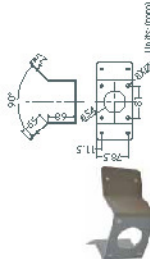

Corner Plate Mini

D77H05-CSTM
Dimension: 270x169x6x10 mm (10.6x6.6x3.7 inches)
Weight: 1 kg (2.2 lbs)
Compatible with: D77H03-MP