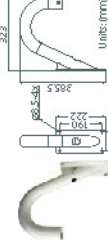

Mini Pendant Mount

D77H05-CP
Dimension: 184x104x116.2 mm (7.2x4.1x4.6 inches)
Diameter: 44.5 mm (1.8 inches)
Weight: 0.6 kg (1.3 lbs)
Compatible with: DH701/DH801/DH500/DH800