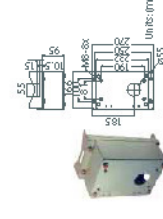

Pole Wide Box Mounting

D77H05-PWB
Dimension: 270x169x155 mm (10.6x6.6x6.1 inches)
Recommendation Pole Diameter: 112-140 mm (4.4-5.5 inches)
Weight: 3.2 kg (7.1 lbs)
Compatible with: D77H03-D77H03-MP