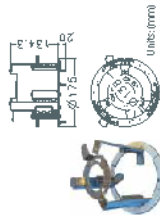

T-Bar Ceiling Mount: DH701

D77H05-TB
Height: 100 mm (3.9 inches)
Diameter: 180 mm (7.1 inches)
Weight: 0.5 kg (1.1 lbs)