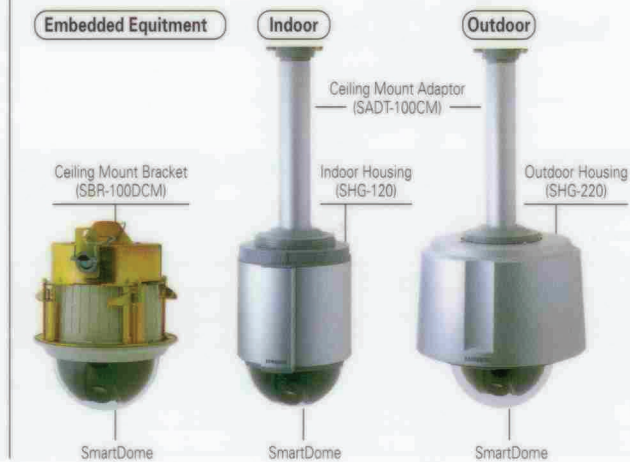

SCC-C6407P/ SCC-C6405P/ SCC-643AP/ SCC-641P

SmartDome Camera

Back Panel

Dimensions unit: (mm)

Installation

Ceiling Installation

Pole Installation

Wall Installation

Corner Installation