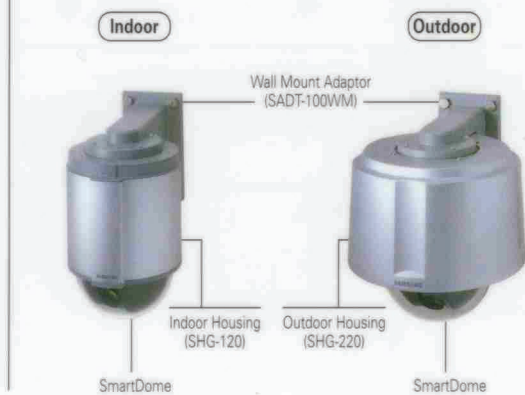

SCC-C6407P/ SCC-C6405P/ SCC-643AP/ SCC-641P

SmartDome Camera

Back Panel

Dimensions unit: (mm)

Installation

Ceiling Installation

Pole Installation

Wall Installation

Corner Installation