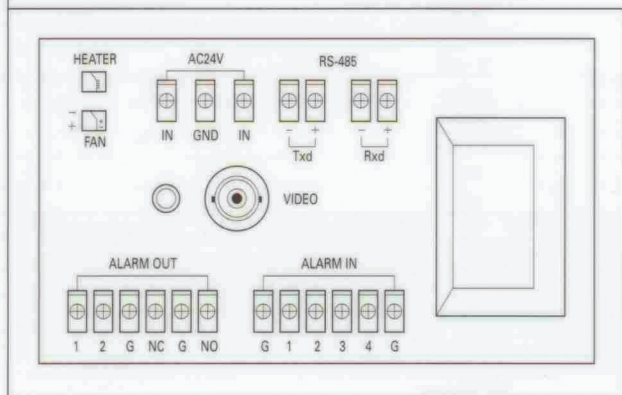

SCC-C6407P/ SCC-C6405P/ SCC-643AP/ SCC-641P

SmartDome Camera

Back Panel

Dimensions unit: (mm)

Installation

Ceiling Installation

Pole Installation

Wall Installation

Corner Installation