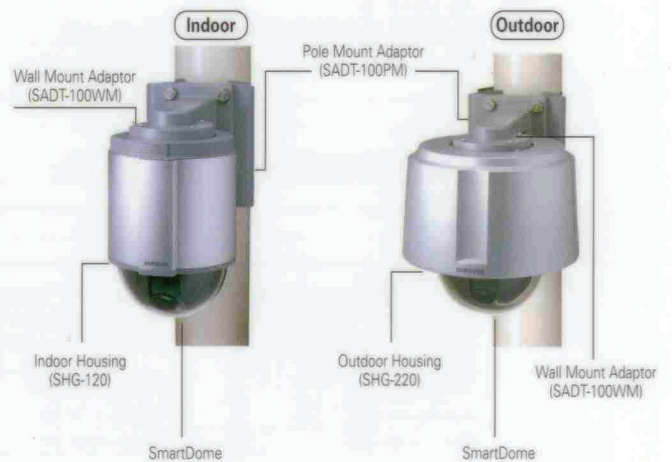

SCC-C6407P/ SCC-C6405P/ SCC-643AP/ SCC-641P

SmartDome Camera

Back Panel

Dimensions unit: (mm)

Installation

Ceiling Installation

Pole Installation

Wall Installation

Corner Installation