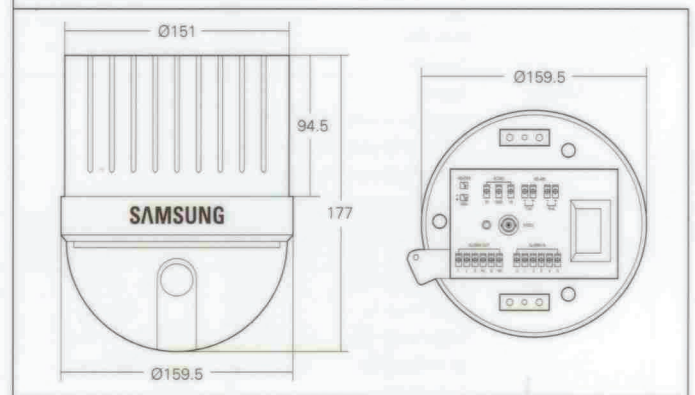

SCC-C6407P/ SCC-C6405P/ SCC-643AP/ SCC-641P

SmartDome Camera

Back Panel

Dimensions unit: (mm)

Installation

Ceiling Installation

Pole Installation

Wall Installation

Corner Installation