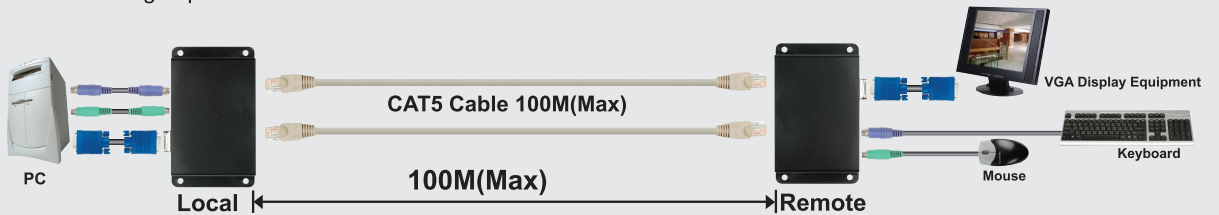

VKM01

VGA Keyboard Mouse CAT5 Extender – PS/2 Interface

- Extend VGA and keyboard mouse over 2 CAT5 UTP cable to instead of VGA cable and keyboard mouse cable.
- Including local and remote unit.
- Passive, no power required.
- Transmission range up to **100 meters**.

VKM02

VGA Keyboard Mouse CAT5 Extender – USB Interface at Local Unit

- Identical to VKM01, but the keyboard mouse is USB Interface at local unit.

VKM03

VGA & USB with Stereo Audio CAT5 Extender

- Extend VGA, stereo audio and USB signal over one CAT5 cable to instead of VGA, stereo audio and keyboard mouse cable.
- USB 1.1 for keyboard mouse application
- Supports up to 1920 x 1080.
- Including local and remote unit.
- Transmission range up to **150 meters**.
- Perfect for control remote machines and security monitoring systems, digital signage application.