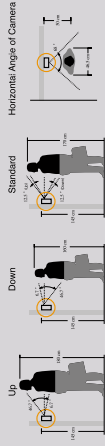

Door Camera Unit

Commax door camera provides you with the best convenience for any place.

Color (Multiple)		Color (Single)									
											
Image Sensor	Color CCD	Color CCD	Color CCD	Color CCD	Color CCD	Color CCD	Color CCD	Color CCD	Color CCD	Color CCD	Color CCD
Applicable System	481/485 System	481/485 System	All	All	All	All	All	All	All	All	All
Wiring	8 Wires	8 Wires	4 Wires	4 Wires	4 Wires	4 Wires	4 Wires	4 Wires	4 Wires	4 Wires	4 Wires
Angular Field of View Lens	Horizontal : 75° Vertical : 55° Up Level : 12.5° Down Level : 12.5°	Horizontal : 75° Vertical : 55° Up Level : 12.5° Down Level : 12.5°	Horizontal : 75° Vertical : 95° Up Level : 70° Down Level : 12.5°	Horizontal : 75° Vertical : 70° Up Level : 12.5° Down Level : 12.5°	Horizontal : 75° Vertical : 55° Up Level : 12.5° Down Level : 12.5°	Horizontal : 75° Vertical : 55° Up Level : 12.5° Down Level : 12.5°	Horizontal : 75° Vertical : 55° Up Level : 12.5° Down Level : 12.5°	Horizontal : 75° Vertical : 55° Up Level : 12.5° Down Level : 12.5°	Horizontal : 75° Vertical : 55° Up Level : 12.5° Down Level : 12.5°	Horizontal : 75° Vertical : 55° Up Level : 12.5° Down Level : 12.5°	Horizontal : 75° Vertical : 55° Up Level : 12.5° Down Level : 12.5°
Scanning Frequency	H : 15.734 KHz/60Hz	H : 15.734 KHz/60Hz	H : 15.734 KHz/60Hz	H : 15.734 KHz/60Hz 15.625 KHz (for EIA, CCIR) Vertical: 60Hz/50Hz	H : 15.734 KHz/60Hz	H : 15.734 KHz/60Hz	H : 15.734 KHz/60Hz	H : 15.734 KHz/60Hz	H : 15.734 KHz/60Hz	H : 15.734 KHz/60Hz	H : 15.734 KHz/60Hz
Min. Illumination	0 Lux (300mm from Camera)	0 Lux (300mm from Camera)	0 Lux (300mm from Camera)	0 Lux (300mm from Camera)	0 Lux (300mm from Camera)	0 Lux (300mm from Camera)	0 Lux (300mm from Camera)	0 Lux (300mm from Camera)	0 Lux (300mm from Camera)	0 Lux (300mm from Camera)	0 Lux (300mm from Camera)
Operating Temperature	-10(°c~ +50(°c	-10(°c~ +50(°c	-10(°c~ +50(°c	-10(°c~ +50(°c	-10(°c~ +50(°c	-10(°c~ +50(°c	-10(°c~ +50(°c	-10(°c~ +50(°c	-10(°c~ +50(°c	-10(°c~ +50(°c	-10(°c~ +50(°c
Distance	Voice : 1km(0.65φ) Video : 300m for Coaxial	Voice : 1km(0.65φ) Video : 300m for Coaxial	50m(0.65φ)	50m(0.65φ)	50m(0.65φ)	50m(0.65φ)	50m(0.65φ)	50m(0.65φ)	50m(0.65φ)	50m(0.65φ)	50m(0.65φ)
Flush Box Dimension											
Installation	