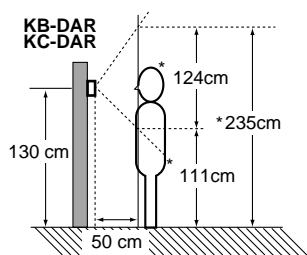

### Image view area (\*marked figures are approximate)

### Specifications

Power source	Max. DC 22V approx. in operation. DC 12V approx. standby. Supplied by inside master.	
Consumption	Max. 350mA approx. 4mA approx. standby.	
Communication	Press CALL button, sounding chime at inside stations. Instantly talk. After master replies, communicate handsfree.	
Image view area	Approx. 60cm Horiz., 111~235cm Vert. at 130cm high & at 50cm from camera.	
Night viewing	White LED projected up to 30cm from camera. The background scene beyond 30cm can not be seen.	
Wiring	2 parallel wires to door, non-polarized.	
Distance	0.65mmø	1.0mmø
• Master to door	50m	100m