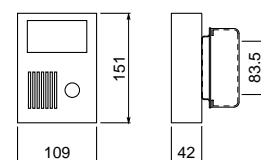

### Image view area (\*marked figures are approximate)

### Specifications

Power source	Max. DC 22V approx. in operation. DC 12V approx. standby. Supplied by inside master.	
Consumption	Max. 350mA approx. 4mA approx. standby.	
Communication	Press CALL button, sounding chime at inside stations. Instantly talk. After master replies, communicate handsfree.	
Image view area	Approx. 60cm Horiz., 111~235cm Vert. at 130cm high & at 50cm from camera.	
Night viewing	White LED projected up to 30cm from camera. The background scene beyond 30cm can not be seen.	
Wiring	2 parallel wires to door, non-polarized.	
Distance	0.65mmø	1.0mmø
• Master to door	50m	100m