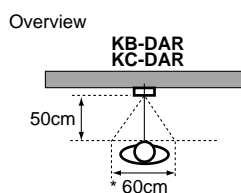

### Image view area (\*marked figures are approximate)

### Specifications

Power source	Max. DC 22V approx. in operation. DC 12V approx. standby. Supplied by inside master.	
Consumption	Max. 350mA approx. 4mA approx. standby.	
Communication	Press CALL button, sounding chime at inside stations. Instantly talk. After master replies, communicate handsfree.	
Image view area	Approx. 60cm Horiz., 111~235cm Vert. at 130cm high & at 50cm from camera.	
Night viewing	White LED projected up to 30cm from camera. The background scene beyond 30cm can not be seen.	
Wiring	2 parallel wires to door, non-polarized.	
Distance	0.65mmø	1.0mmø
• Master to door	50m	100m