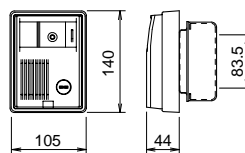

**KC-DAR
KB-DAR**