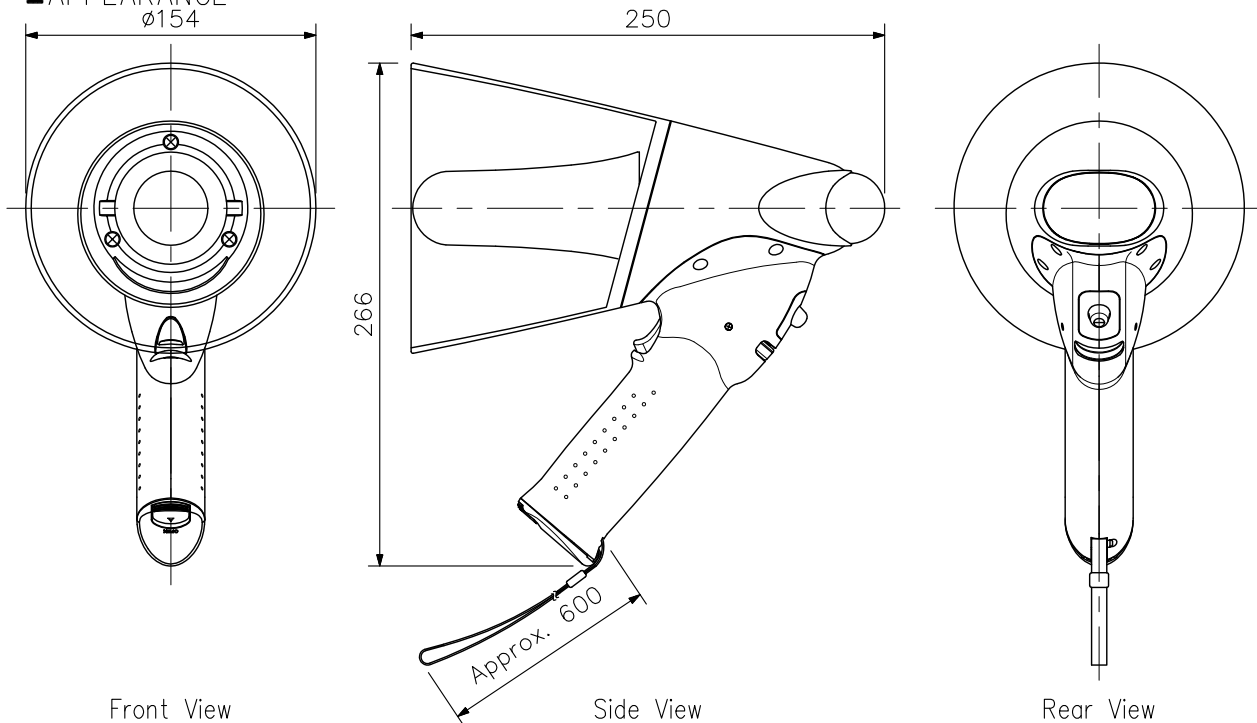

SPECIFICATIONS

Power Source	R6P (AA) × 6 (9 V DC) or R6P (AA) × 4 (6 V DC)
Rated Output	6 W (when using six R6P batteries)
Maximum Output	10 W (when using six R6P batteries)
Battery Life	When using six R6P batteries (JEITA)(*1) Voice: Approx. 8 hours, Siren: Approx. 20 minutes When using four R6P batteries(*2) (JEITA)(*1) Voice: Approx. 5 hours, Siren: Approx. 10 minutes
Audible Range	Voice: Approx. 250 m (JEITA)(*1), Siren: Approx. 315 m (JEITA)(*1)
Signal Sound	Siren (sounds at 5 seconds intervals)
Frequency Response	450 Hz - 6 kHz (SPL -20 dB)
Magnetic Circuit	Neodymium magnet, inner magnet type
Diaphragm	Polyimide film (voice coil, bobbin)
Anti-bacteria Treatment	Mouth and handle
Water Protection	IPX5
Operating Temperature	-10 °C to +40 °C
Finish	Horn: ASA resin, clear red Other: ASA resin, red Strap: Nylon, black
Dimensions	154 (W) × 266 (H) × 250 (D) mm
Weight	680 g (without batteries)
Accessory	Battery spacer *1
Option	Wall mounting bracket for megaphone: SP-1100

Note: Batteries are optional.

(*1) JEITA: Japan electronics and information technology industries association. (EIAJ TT-4501A)

(*2) With the additional use of the supplied battery spacer.

APPEARANCE

<Note on the audible range and battery life>

1. The indications of the audible range and battery life are based on the JEITA Standard(*1).
2. Audible Range presumes that the megaphone employs new batteries and is used on a quiet street.
  It varies depending on such conditions as battery consumption, ambient noise, wind direction and obstacles.
3. Battery Life assumes that megaphone is used for 30 minutes a day.

UNIT:mm SCALE:1/4