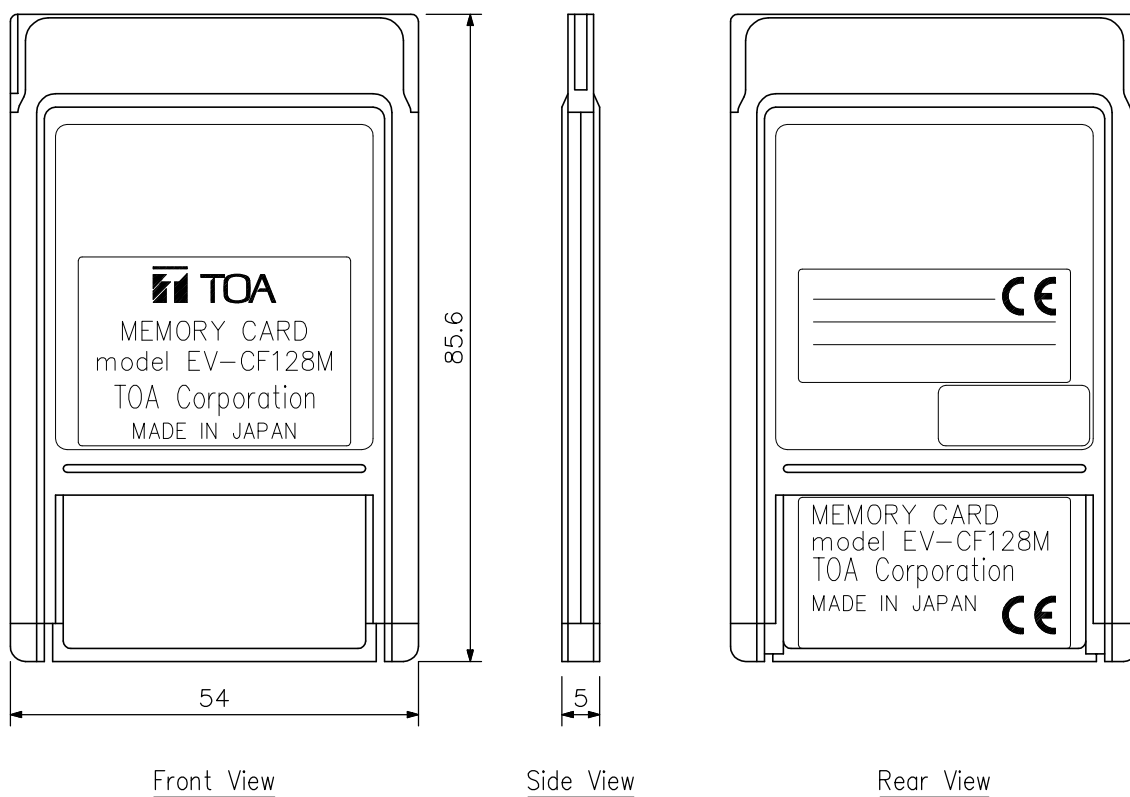

■DESCRIPTION

The EV-CF128M is a memory card that is a combination of compact flash card and ATA flash card adapter. It can store 128 MB of the sentences and programs of the digital announcer.

■SPECIFICATIONS

Type	Adapter: Type II which complies with PCMCIA/JEIDA ATA flash memory card Card: Compatible with CompactFlash™ specification CompactFlash card
Memory Capacity	128 MB
Dimensions	54 (W) × 85.6 (H) × 5 (D) mm
Weight	33 g

■APPEARANCE

UNIT:mm SCALE:1/1