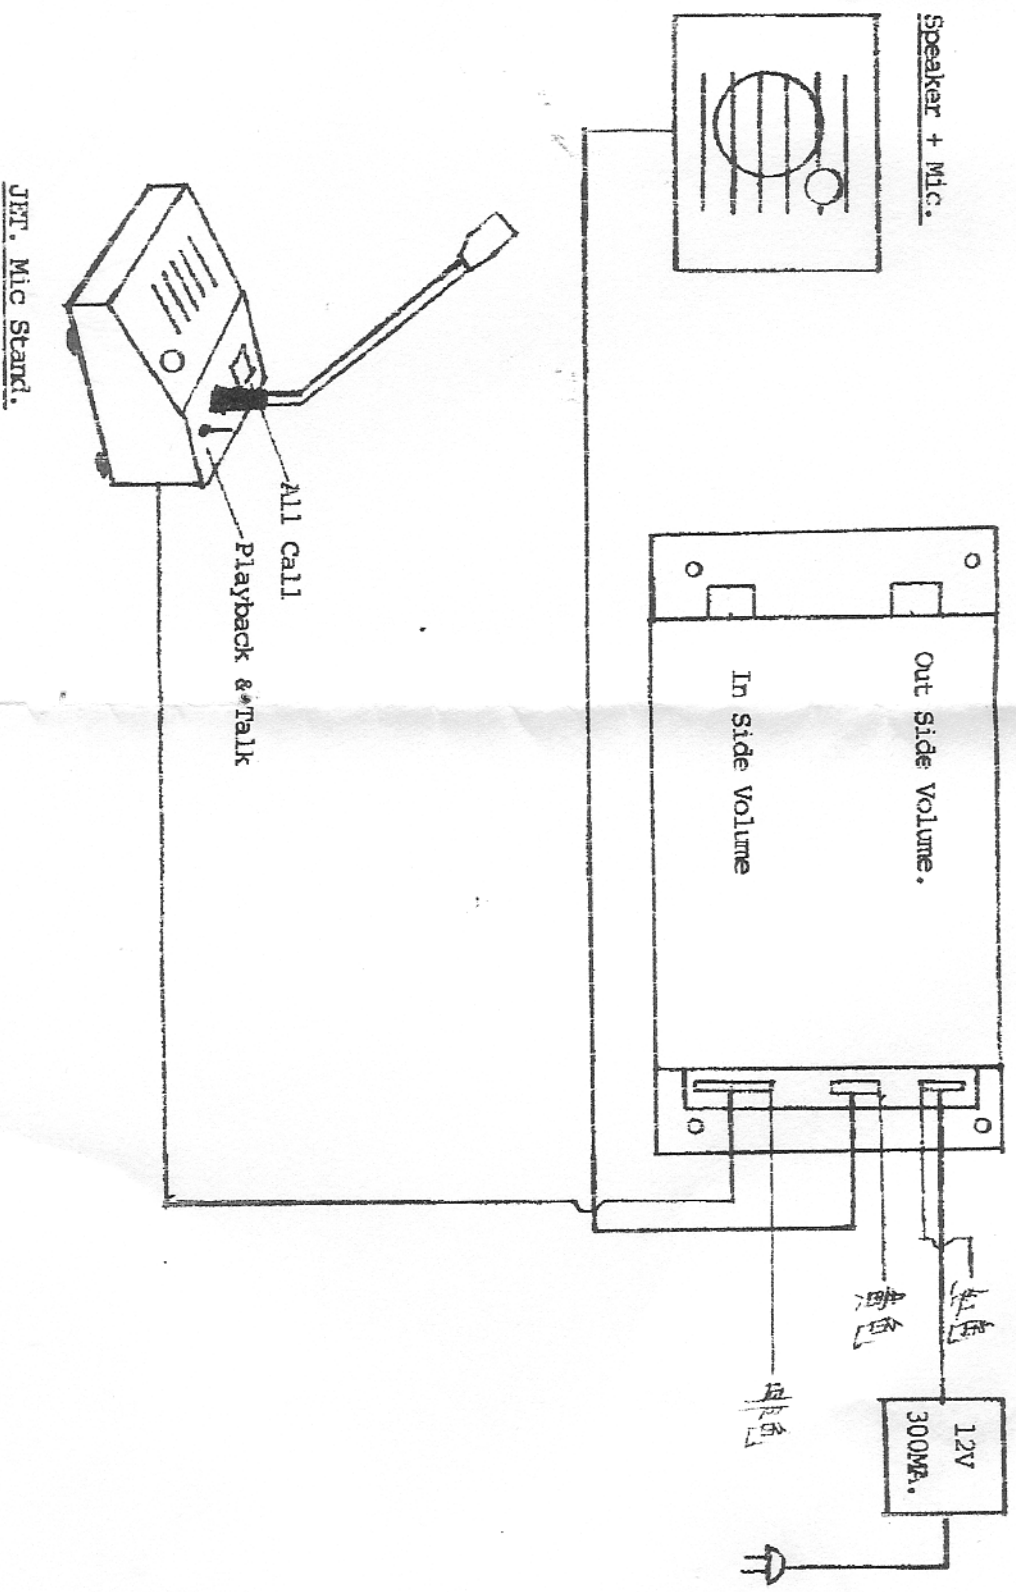

WELFARE

28-30-3000

1.6W Intercom Amplifier.

JET. Mic Stand.