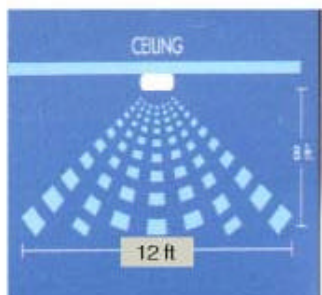

CEILING MOUNT MOTION DETECTOR ALARM with Wireless Remote Control

- *Rugged design, Easy to use, Simple Installation, no wiring require*
- *Fast activating and reliable 130-decibel siren, when movement is detected*
- *Arm / Disarm alarm at the press of a button, as simple as using a TV remote control*

FEATURES

- Unique ceiling mount bracket for any surface
- "Chirp" tone signals that remote control has armed or disarmed
- 4 second entry delay
- 30 second exit delay
- Low battery indicator with red LED
- Battery operated: Use 4 pcs "C" size Alkaline batteries (not included)
- External socket for use with AC adapter (optional).
- Dimensions:
  125 (diameter) x 48 (H) mm
  Weight: 197gm (main unit)
  Weight: 32 gm (remote control)

Ideal For:

- Home
- Office
- Caravan
- Shed
- Garage
- Greenhouse

Best quality PIR motion detector senses motion in its zone of coverage for accurate detection

Powerful siren 130 dB

Infra-red remote control with dip switch setting, can be set up to 16 security codes, use 3pc LR-44 button cell batteries, (included)

Optional Remote Control can be purchased separately (Item no. KF 68)

Product carry the CE mark

Welfare Electronic Component Ltd.

G/F & 1/F, Ming Chu Building, 195-201 Apliu Street, Sham Shui Po, Kowloon, Hong Kong Tel: (852) 2729 3271 Fax: (852) 2387 6919
Website: www.wecl.com.hk Email: info@wecl.com.hk