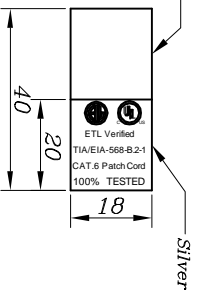

ARRANGE METHOD: