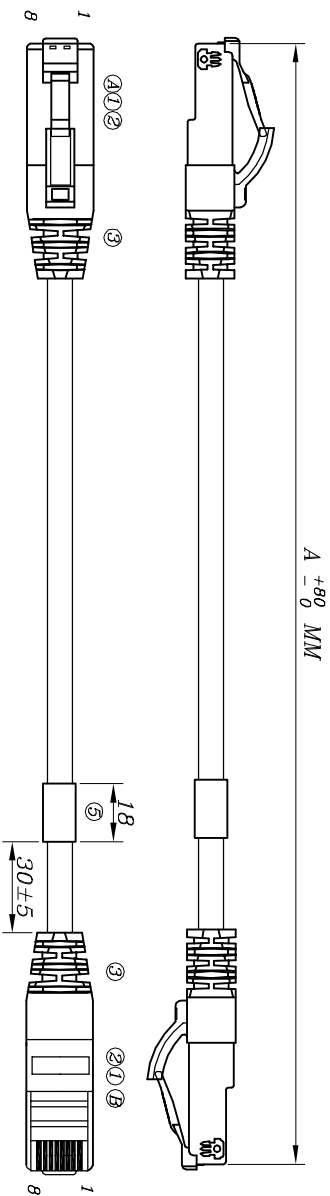

环保

Manufactured by

ARRANGE METHOD: