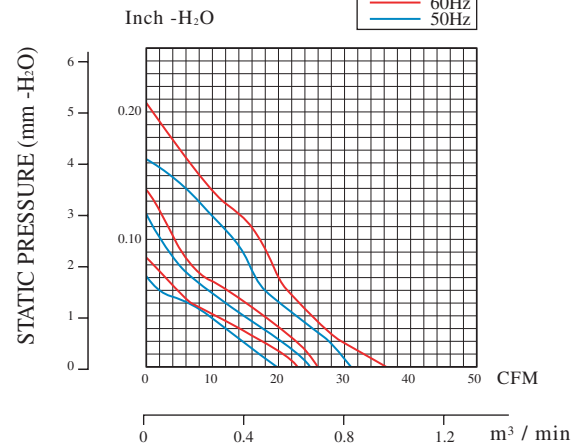

92 x 92 x 25mm

Frame Type: Aluminum painted & Plastic UL94V-O
Impeller: Thermoplastic UL94V-O P.B.T.

Model	Part No. Terminal Leadwire	Bearing System	Rated Voltage (V)	Freq (Hz)	Current (A)	Input Power (W)	Speed (rpm)	Air Flow (CFM)	Static Pressure (mm-H ₂ O)	Noise Level (dB-A)	Weight (g)
(型號)	(端子/出線)	(培林)	(電壓)	(頻率)	(電流)	(功率)	(轉速)	(風量)	(靜壓)	(噪音值)	(重量)
HPE-92025HA1	92025HA1SAT(L) 92025HA1BAT(L)	Sleeve Ball	110/120	50/60	0.20/0.21	19/17	2400/2800	30/36	0.16/0.20	35/37	230
HPE-92025HA2	92025HA2SAT(L) 92025HA2BAT(L)	Sleeve Ball	220/240	50/60	0.09/0.10	19/17	2400/2800	30/36	0.16/0.20	35/37	230