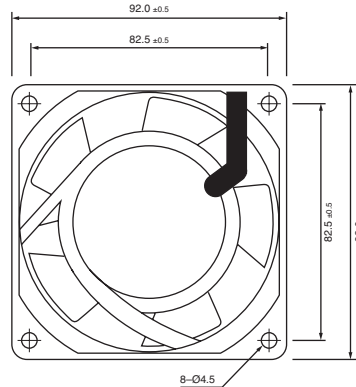

92 x 92 x 25mm

Frame Type: Aluminum painted & Plastic UL94V-O
Impeller: Thermoplastic UL94V-O P.B.T.

Model	Part No. Terminal Leadwire	Bearing System	Rated Voltage (V)	Freq (Hz)	Current (A)	Input Power (W)	Speed (rpm)	Air Flow (CFM)	Static Pressure (mm-H ₂ O)	Noise Level (dB-A)	Weight (g)
(型號)	(端子/出線)	(培林)	(電壓)	(頻率)	(電流)	(功率)	(轉速)	(風量)	(靜壓)	(噪音值)	(重量)
HPE-92025HA1	92025HA1SAT(L) 92025HA1BAT(L)	Sleeve Ball	110/120	50/60	0.20/0.21	19/17	2400/2800	30/36	0.16/0.20	35/37	230
HPE-92025HA2	92025HA2SAT(L) 92025HA2BAT(L)	Sleeve Ball	220/240	50/60	0.09/0.10	19/17	2400/2800	30/36	0.16/0.20	35/37	230