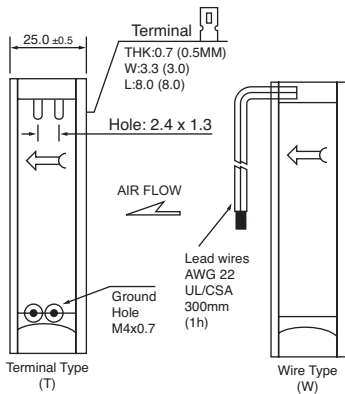

92 x 92 x 25mm

Frame Type: Aluminum painted & Plastic UL94V-O
Impeller: Thermoplastic UL94V-O P.B.T.

Model	Part No. Terminal Leadwire	Bearing System	Rated Voltage (V)	Freq (Hz)	Current (A)	Input Power (W)	Speed (rpm)	Air Flow (CFM)	Static Pressure (mm-H ₂ O)	Noise Level (dB-A)	Weight (g)
(型號)	(端子/出線)	(培林)	(電壓)	(頻率)	(電流)	(功率)	(轉速)	(風量)	(靜壓)	(噪音值)	(重量)
HPE-92025HA1	92025HA1SAT(L) 92025HA1BAT(L)	Sleeve Ball	110/120	50/60	0.20/0.21	19/17	2400/2800	30/36	0.16/0.20	35/37	230
HPE-92025HA2	92025HA2SAT(L) 92025HA2BAT(L)	Sleeve Ball	220/240	50/60	0.09/0.10	19/17	2400/2800	30/36	0.16/0.20	35/37	230