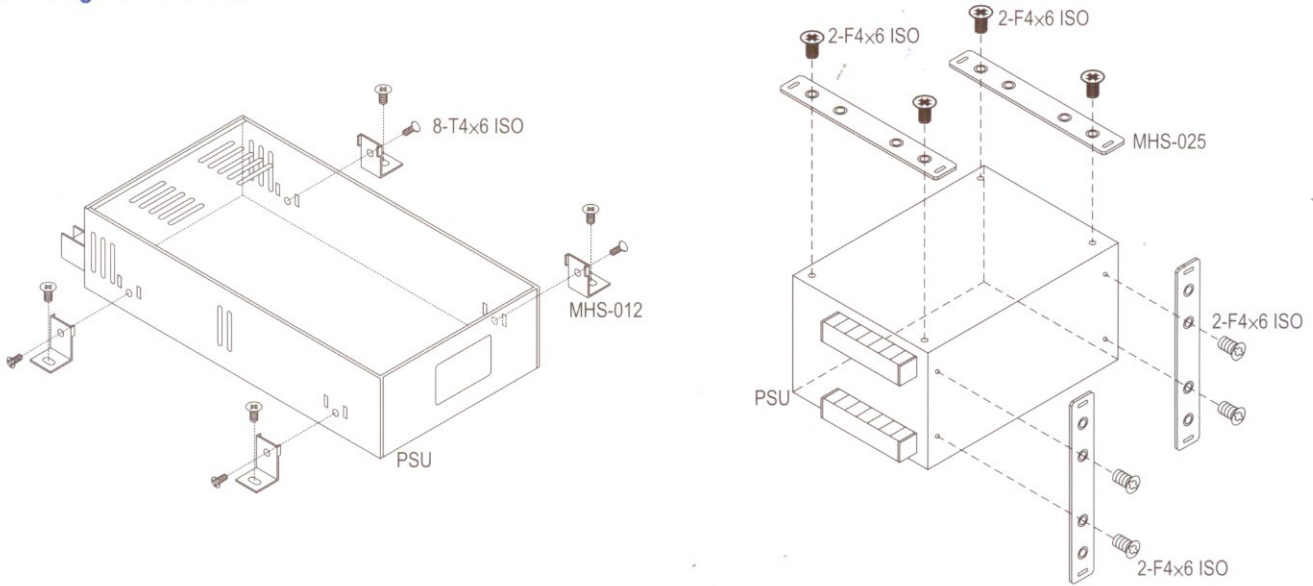

DIN Rail Accessories

Mounting Accessories

ITEM	ORDER NO.	CASE	MODEL
	DRL-01	903	S-40, D-30, T-30,
		905	S-15, S-25,
	DRL-02	901	S-50, S-60, D-60,
		902	S-100, S-100F, SD-100,
		906	S-150, SD-150, D-120,
		915	SP-100,
		916	SP-150, SP-200,
	DRL-03	911	S-240,
		912	S-320, SP-300,
		920	SP-75,
	DRP-01	901	All models
		902	
		903	
		906	
		911	
		912	

ITEM	ORDER NO.	CASE	MODEL
	DRP-02	905	S-15, S-25,
		915	SP-100,
		916	SP-150, SP-200,
		920	SP-75,
		928	USP-225,
	DRP-03	DRP-01	All models
		DRL-01-03	
	MHS-012	912, 915	S-201, S-320, S-350, SP-100, SP-150, SP-200, SP-300, MP450/650/1000
		916	
	MHS-013	919	PSP-500, SP-750, SE-600
		926	
	MHS-025	910	PSP-300, SP-500,