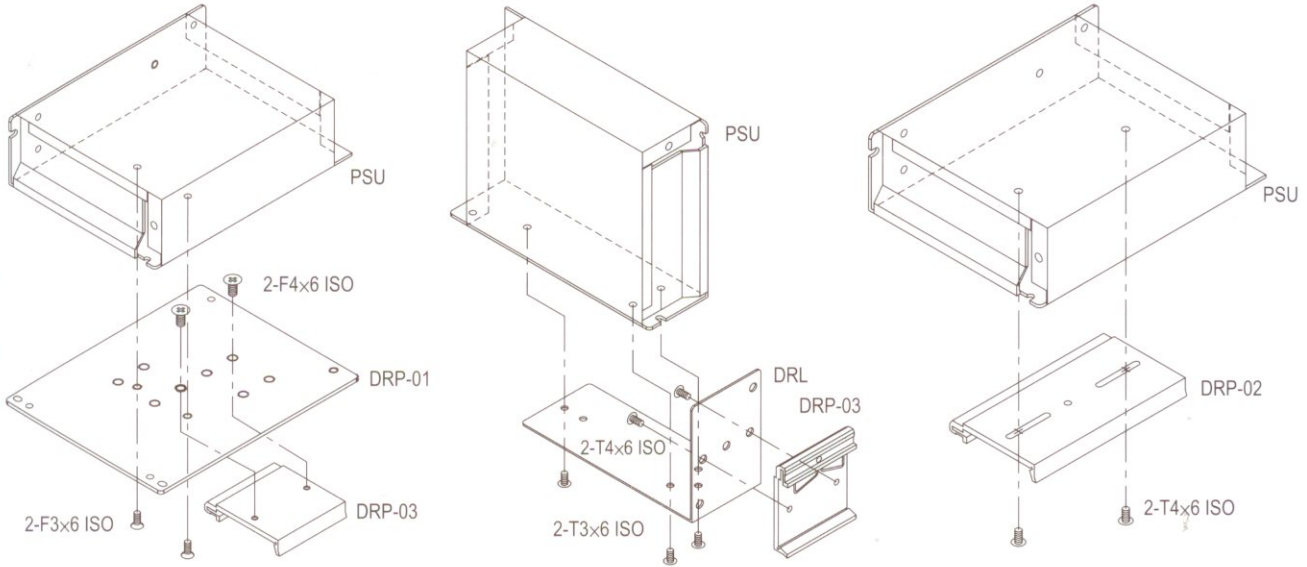

DIN Rail Accessories

Mounting Accessories

ITEM	ORDER NO.	CASE	MODEL
	DRL-01	903	S-40, D-30, T-30,
		905	S-15, S-25,
	DRL-02	901	S-50, S-60, D-60,
		902	S-100, S-100F, SD-100,
		906	S-150, SD-150, D-120,
		915	SP-100,
		916	SP-150, SP-200,
	DRL-03	911	S-240,
		912	S-320, SP-300,
		920	SP-75,
	DRP-01	901	All models
		902	
		903	
		906	
		911	
		912	

ITEM	ORDER NO.	CASE	MODEL
	DRP-02	905	S-15, S-25,
		915	SP-100,
		916	SP-150, SP-200,
		920	SP-75,
		928	USP-225,
	DRP-03	DRP-01	All models
		DRL-01-03	
	MHS-012	912, 915	S-201, S-320, S-350, SP-100, SP-150, SP-200, SP-300, MP450/650/1000
		916	
	MHS-013	919	PSP-500, SP-750, SE-600
		926	
	MHS-025	910	PSP-300, SP-500,