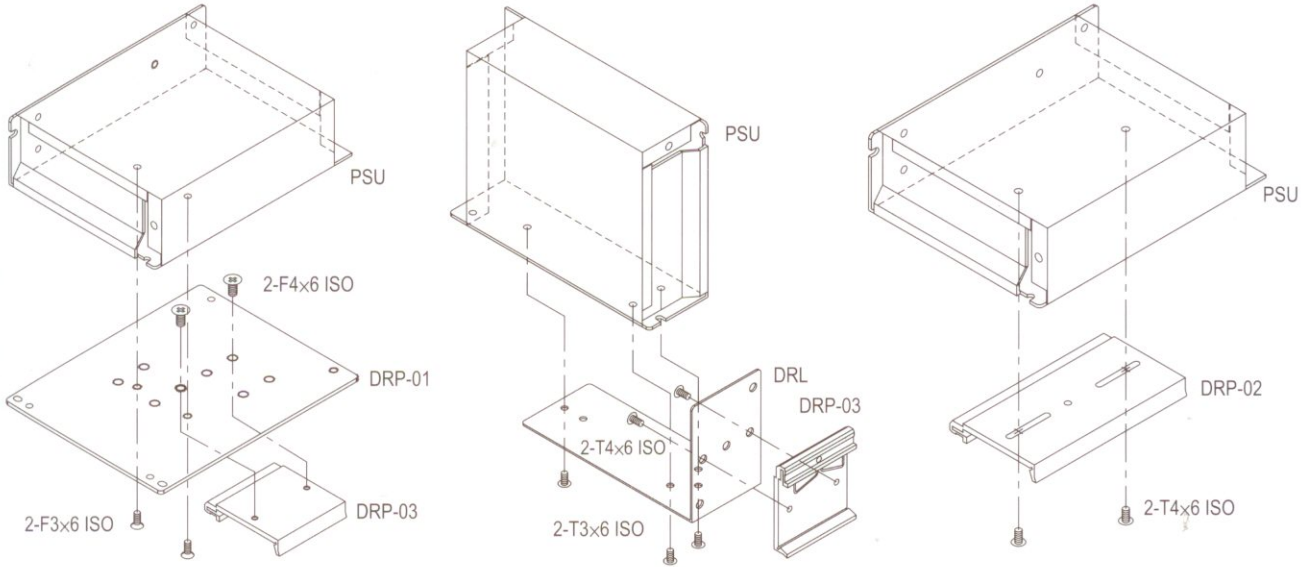

DIN Rail Accessories

Mounting Accessories

ITEM	ORDER NO.	CASE	MODEL
	DRL-01	903	S-40, D-30, T-30,
		905	S-15, S-25,
	DRL-02	901	S-50, S-60, D-60,
		902	S-100, S-100F, SD-100,
		906	S-150, SD-150, D-120,
		915	SP-100,
		916	SP-150, SP-200,
	DRL-03	911	S-240,
		912	S-320, SP-300,
		920	SP-75,
	DRP-01	901	All models
		902	
		903	
		906	
		911	
		912	

ITEM	ORDER NO.	CASE	MODEL
	DRP-02	905	S-15, S-25,
		915	SP-100,
		916	SP-150, SP-200,
		920	SP-75,
		928	USP-225,
	DRP-03	DRP-01	All models
		DRL-01-03	
	MHS-012	912, 915	S-201, S-320,
		916	S-350, SP-100,
			SP-150, SP-200,
	MHS-013	919	PSP-500, SP-750,
		926	SE-600
	MHS-025	910	PSP-300, SP-500,