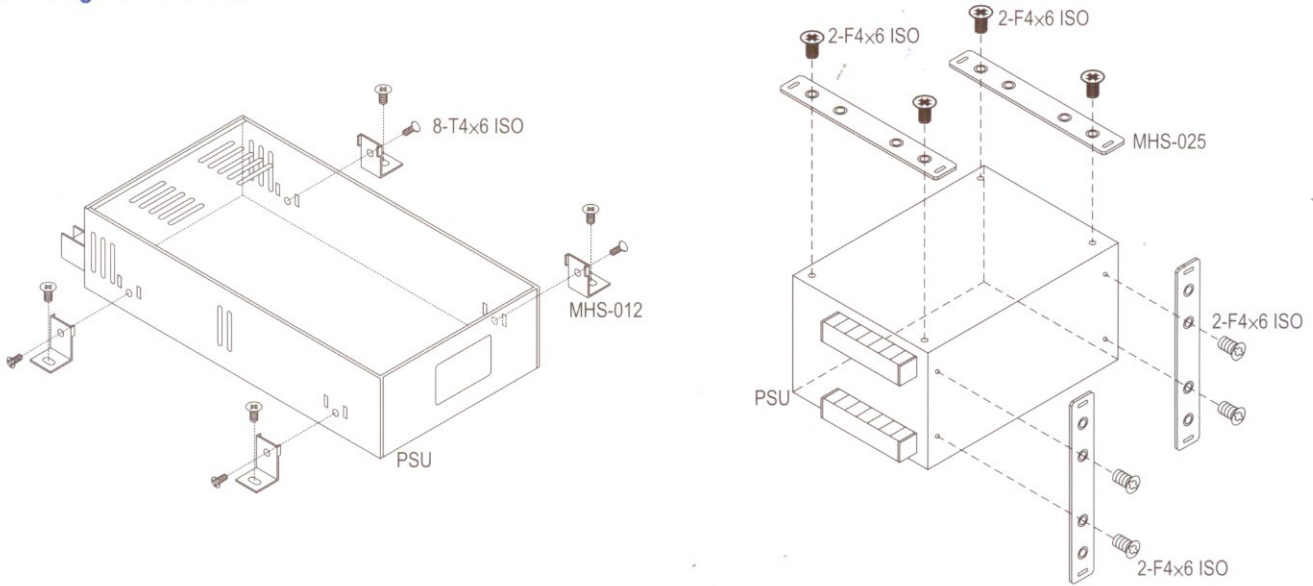

DIN Rail Accessories

Mounting Accessories

ITEM	ORDER NO.	CASE	MODEL
	DRL-01	903	S-40, D-30, T-30,
		905	S-15, S-25,
	DRL-02	901	S-50, S-60, D-60,
		902	S-100, S-100F, SD-100,
		906	S-150, SD-150, D-120,
		915	SP-100,
		916	SP-150, SP-200,
	DRL-03	911	S-240,
		912	S-320, SP-300,
		920	SP-75,
	DRP-01	901	All models
		902	
		903	
		906	
		911	
		912	

ITEM	ORDER NO.	CASE	MODEL
	DRP-02	905	S-15, S-25,
		915	SP-100,
		916	SP-150, SP-200,
		920	SP-75,
		928	USP-225,
	DRP-03	DRP-01	All models
		DRL-01-03	
	MHS-012	912, 915	S-201, S-320,
		916	S-350, SP-100,
			SP-150, SP-200,
	MHS-013	919	PSP-500, SP-750,
		926	SE-600
	MHS-025	910	PSP-300, SP-500,