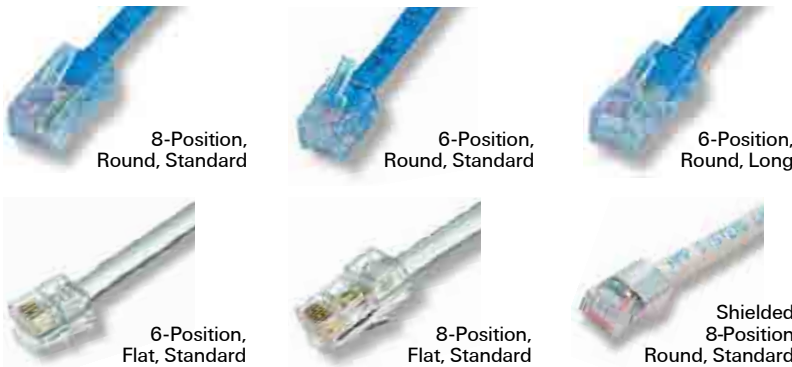

Category 5e and 5 Modular Plugs

Product Facts

- :: Meets TIA and ISO requirements for component performance
- :: Modular plug tooling on pages 154-155
- :: Modular plug boots on page 57
- :: Each kit includes:
 - ... Plug housing
 - ... Load bar
- :: Load bar helps maintain pair twist
- :: RoSH compliant
- :: Molded with UL94V-0 Plastic
- :: UL Listed: E81956

Description	AWG	Insulation O.D. in (mm)	Cable Jacket O.D. in (mm)	Conductor	Part Number
Unshielded	24	<= 0.039 (0.99)	0.190 (4.83) - 0.220 (5.59)	Stranded	5-558530-X
	28 - 24	0.035 (0.89) - 0.039 (0.99)	0.190 (4.83) - 0.200 (5.08)	Solid	5-569278-X
Shielded	26 - 24	0.035 (0.89) - 0.039 (0.99)	0.190 (4.83) - 0.200 (5.08)	Stranded	5-569552-X
				Solid	5-569550-X

X denotes quantity per box: -2 = 500, -3 = 100, -4 = 25

Category 3 Modular Plugs

Product Facts

- :: Accommodate conductors as listed
- :: Modular plug tooling on pages 154-155
- :: RoSH compliant
- :: Molded with UL94V-0 rated plastic
- :: UL Listed: E81956