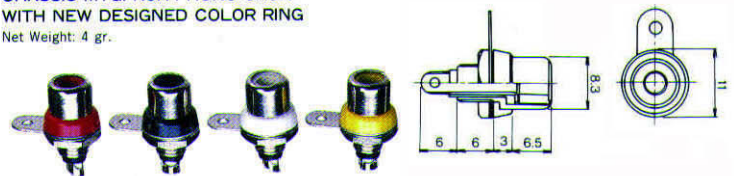

No. MR-565M

CHASSIS MTG. RCA PHONO JACK WITH NEW DESIGNED COLOR RING
Net Weight: 4 gr.