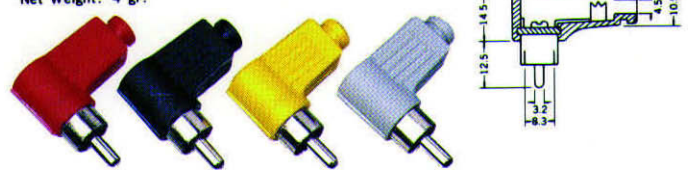

No. MR-569M

MOLDED RCA PHONO JACK
Net Weight: 2 gr.

No. MR-3324G

RCA PHONO PLUG (Spring I.D. : 7 φ mm)

No. MR-3325G

RCA PHONO PLUG (Spring I.D. : 6 φ mm)

No. MR-544LS

RIGHT ANGLE RCA PHONO PLUG SOLDERLESS TYPE
Net Weight: 4 gr.