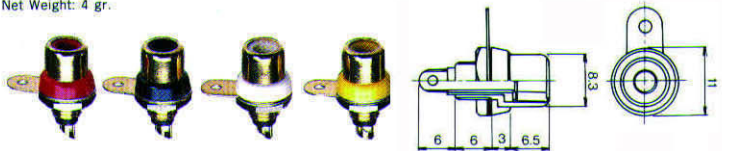

No. MR-565MG

CHASSIS MTG. RCA PHONO JACK WITH NEW DESIGNED COLOR RING + GOLD PLATING
Net Weight: 4 gr.