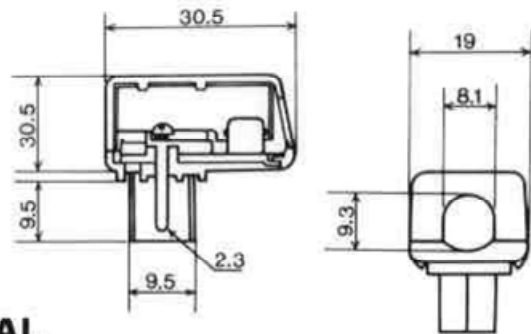

**QUICK TERMINATE COAXIAL CONNECTORS
SCREW TYPE**

No. MTV-225L
COAXIAL TV AERIAL WIRE
CONNECTOR PLUG ANGLE TYPE
Net Weight: 7gr.

PAL