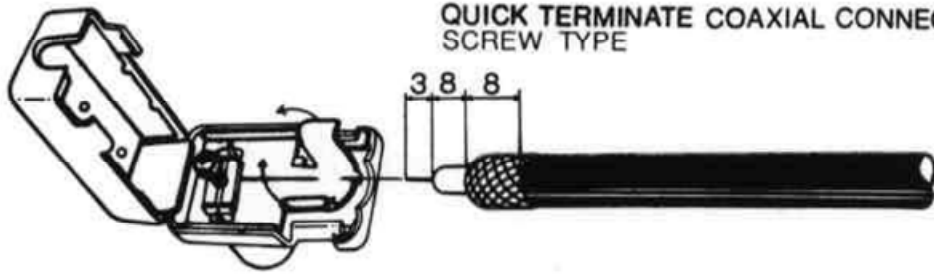

**QUICK TERMINATE COAXIAL CONNECTORS
SCREW TYPE**

No. MTV-225L
COAXIAL TV AERIAL WIRE
CONNECTOR PLUG ANGLE TYPE
Net Weight: 7gr.

PAL