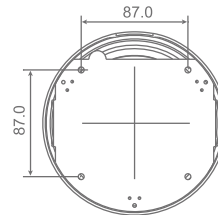

Note: Items marked with an asterisk (*) are optional

V3 Series

Full HD • Real-time • Vari-focal

Dimension

Unit: (mm)

Features

- Progressive Scan CMOS Sensor
- NEW** • Full HD 1080p / HD 720p real-time at dual streaming
- H.264 and MJPEG compression
- Remote Zoom & Focus (Motorized Lens)*
- NEW** • Lightweight dome cover
- Detachable modular design
- NEW** • 3-Axis position adjustment
- Motion Detection
- Privacy Masks
- Day/Night (ICR)
- NEW** • IR LED Module (effective distance: 20m)*
- Micro SD support
- **ONVIF** support