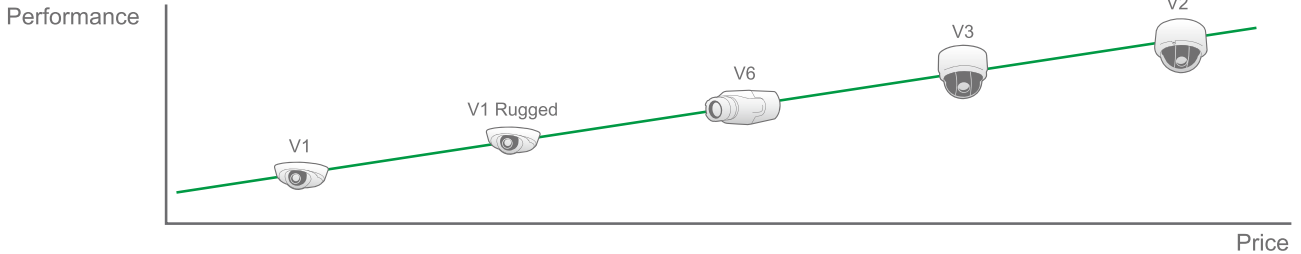

Megapixel IP Camera

Value Chart

Comparison Chart

Item	V1	V1 Rugged	V6	V3	V2
CMOS	●	●	●	●	●
Lens	fixed focal	fixed focal	C/CS mount	Manual VF	Motorized VF
ICR	-	-	○	○	○
Built-in Mic	○	-	-	-	-
Audio in	●	-	●	●	●
Audio out	-	-	●	●	●
Alarm	-	-	●	●	●
BNC	-	-	○	●	●
Micro SD	○	○	○	●	●
Weatherproof (IP66)	-	●	-	-	●

● Support ○ Optional - Not support

Specification

Item	Full HD Real-time	Full HD
Camera		
Image Sensor	1/2.7" Progressive CMOS	1/2.7" Progressive CMOS
Picture Elements	1920(H) × 1080(V)	1920(H) × 1080(V)
Shutter Speed	1~1/10000 sec.	1~1/10000 sec.
White Balance	Manual/ATW (1500 ~ 15000K)	
Digital Zoom	Support	
Operation		
Video Compression	H.264 /MJPEG	
Video Streaming	Simultaneously, H.264 + H.264 Simultaneously, H.264 + MJPEG Simultaneously, MJPEG + BNC	
Resolution	H.264: Full HD 1080p/HD 720p/D1/CIF MJPEG: Full HD 1080p/HD 720p/D1/CIF	
Frame Rate	H.264: 1080p 25/30fps MJPEG: 1080p 25/30fps	H.264: 720p 25/30fps MJPEG: 720p 25/30fps
Image Setting	Exposure, White Balance, Brightness, Sharpness, Contrast, Saturation, Hue, Image rotation, Motion detection, Privacy Mask	
Audio	Line Out, Line In/Mic In	
Alarm Input	5V 10kΩ pull up	
Alarm Output	Photo relay output 300V DC/AC	
Event Notification	HTTP, FTP, SMTP	
Multiple Languages	English, French, German, Italian, Simplified Chinese	
Network		
Interface	RJ-45, 10/100 Mbps Ethernet	
Protocol	IPv4/v6, TCP/IP, UDP, RTP, RTSP, HTTP, HTTPS, ICMP, FTP, SMTP, DHCP, PPPoE, UPnP, IGMP, SNMP, QoS, ONVIF	
Password Levels	User and Administrator	
Security	HTTPS, IP Filter	
Internet Browser	Internet Explorer (6.0+), Chrome, FireFox	
User Account	20	
General		
Operating Temperature	0°C ~ 50°C (32°F ~ 122°F) Humidity: 10% to 90%, Non-condensing	
Power Source	DC 12V / AC 24V / PoE	
Power Consumption	4W+	
Certificate	CE, FCC, RoHS compliant	

Product specification and availability subject to change without notice. Certain product names mentioned herein may be trade names and / or registered trademarks of their companies.