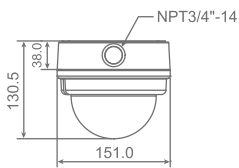

V2 Series

Full HD • Real-time • Vandal Proof

Dimension

Indoor

Outdoor

Unit: (mm)

Features

- Progressive Scan CMOS Sensor
- **NEW** • Full HD 1080p / HD 720p real-time at dual streaming
- H.264 and MJPEG compression
- **NEW** • Remote Zoom & Focus (Motorized Lens)*
- Motion Detection
- Privacy Masks
- Day/Night (ICR)
- **NEW** • IR LED Module (effective distance: 20m)*
- **NEW** • Micro SD support
- BNC analog output
- Weatherproof (IP66 international)
- **NEW** • Vandal proof dome cover
- Sun Shield & Outdoor Mounting Kit
- **ONVIF** support

Note: Items marked with an asterisk (*) are optional

V3 Series

Full HD • Real-time • Vari-focal

Dimension

Unit: (mm)

Features

- Progressive Scan CMOS Sensor
- **NEW** • Full HD 1080p / HD 720p real-time at dual streaming
- H.264 and MJPEG compression
- Remote Zoom & Focus (Motorized Lens)*
- **NEW** • Lightweight dome cover
- Detachable modular design
- **NEW** • 3-Axis position adjustment
- Motion Detection
- Privacy Masks
- Day/Night (ICR)
- **NEW** • IR LED Module (effective distance: 20m)*
- Micro SD support
- **ONVIF** support