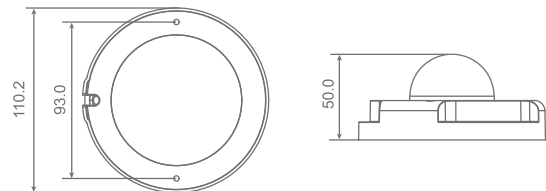

Megapixel IP Camera

V6 Series Full HD • Real-time

Dimension

Unit: (mm)

Features

- Progressive Scan CMOS Sensor
- NEW** • Full HD 1080p / HD 720p real-time at dual streaming
- NEW** • H.264 and MJPEG compression
- Motion Detection
- Privacy Masks
- Day/Night (ICR)*
- Auto Iris Lens support*
- NEW** • Micro SD support*
- NEW** • BNC analog output*
- **ONVIF** support

Note: Items marked with an asterisk (*) are optional

V1 Series Full HD • Real-time • Compact

Dimension

Unit: (mm)

Features

- Progressive Scan CMOS Sensor
- NEW** • Full HD 1080p / HD 720p real-time at dual streaming
- H.264 and MJPEG compression
- NEW** • f = 4 mm, F1.5
- Power over Ethernet (802.3af)
- Motion Detection
- Privacy Masks
- Weatherproof Dongle Cable*
- Weatherproof (IP66 international)
- Micro SD support*
- NEW** • Security Torx against tampering
- **ONVIF** support