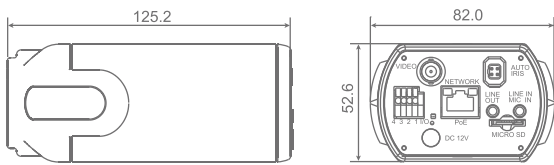

Megapixel IP Camera

V6 Series Full HD • Real-time

Dimension

Unit: (mm)

Features

- Progressive Scan CMOS Sensor
- NEW** • Full HD 1080p / HD 720p real-time at dual streaming
- NEW** • H.264 and MJPEG compression
- Motion Detection
- Privacy Masks
- Day/Night (ICR)*
- Auto Iris Lens support*
- NEW** • Micro SD support*
- NEW** • BNC analog output*
- **ONVIF** support

Note: Items marked with an asterisk (*) are optional

V1 Series Full HD • Real-time • Compact

Dimension

Unit: (mm)

Features

- Progressive Scan CMOS Sensor
- NEW** • Full HD 1080p / HD 720p real-time at dual streaming
- H.264 and MJPEG compression
- NEW** • f = 4 mm, F1.5
- Power over Ethernet (802.3af)
- Motion Detection
- Privacy Masks
- Weatherproof Dongle Cable*
- Weatherproof (IP66 international)
- Micro SD support*
- NEW** • Security Torx against tampering
- **ONVIF** support