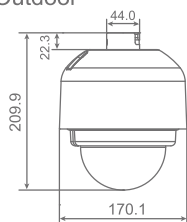

Outdoor

Unit: (mm)

Features

- Progressive Scan CMOS Sensor
- **NEW** • Full HD 1080p / HD 720p real-time at dual streaming
- H.264 and MJPEG compression
- **NEW** • Remote Zoom & Focus (Motorized Lens)*
- Motion Detection
- Privacy Masks
- Day/Night (ICR)
- **NEW** • IR LED Module (effective distance: 20m)*
- **NEW** • Micro SD support
- BNC analog output
- Weatherproof (IP66 international)
- **NEW** • Vandal proof dome cover
- Sun Shield & Outdoor Mounting Kit
- **ONVIF** support

Note: Items marked with an asterisk (*) are optional