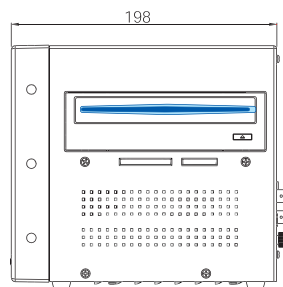

Model		LR-804J01	LR-804J02	LR-804J03	LR-804H05	
DVR	Video	Video Compression	MJPEG		H.264 compression	
		Video Input	4CH			
		Video Display	Full screen, 4 split screen, PIP, Sequence, Digital Zoom			
		Display Speed	Full motion: 30FPS(NTSC), 25(PAL)			
		Camera Configuration	Adjustable Camera ID and color			
	Recording	PTZ Control	Support PAN / TILT / ZOOM by using Mouse			
		Recording Rate	Max: 120FPS(NTSC) ; 100FPS(PAL)		Max: 120FPS(NTSC) ; 100FPS(PAL) @CIF	
		Recording Mode	Time Cyclic / Motion / Schedule / Alarm		Schedule / Continuous / Motion / Alarm	
		Recording Resolution	704 x 240 (NTSC) , 720 x 288 (PAL) 352 x 240 (NTSC) , 360 x 288 (PAL) (Default)		Quad Mode (4 CH/ D1). 720x480(NTSC) 720x576 (PAL)	
	Playback	Recording Quality	Lowest/ Low/ Normal/ High/ Highest		Low/ Normal/ High/ Highest	
		Playback Mode	Percent Search, Time/Date Search, Event Search			
		Playback Speed	Forward, Backward, 1X; 2X; 4X; 8X; 16X; 32X; 1/2X; 1/4X; 1/8X; 1/16X		Forward, Backward, 1X; 2X; 4X; 6X	
	Alarm	Sensor Input	4 (NO/NC Selectable)			
		Alarm Output	1 (NC)			
		Alarm Mode	Sensor input/ Video loss			
		Post Alarm	Alarm output duration : 1-99 Sec selectable			
		Pre Alarm	N/A		Pre Alarm: 5 Sec.	
		Motion Detect	Multiple configurable detection area and Mask			
	Storage	Event Spot	Switching Interval, Alarm Pop-Up, Motion Pop-Up, Event Pop-Up Duration			
		Internal Storage	3.5" IDE HDD (Hard disk Optional; Expandable up to 500 G)		3.5" SATA HDD	
Remote Backup		Download via IP Network				
Remote	Backup Device	CD-RW	USB mass-storage device (Backup; F/W Upgrade)		USB external device	
	Viewer	Remote live view, playback, backup, setting, PTZ control				
User Input Interface	Network	Ethernet (TCP/IP)				
	USB	Mouse				
	RS-485	For PTZ Camera Control				
	USB	N/A	1.For USB mouse 2.For mass-storage device or DVR FW upgrade		For mass-storage device or DVR FW upgrade	
	Network	RJ45				
LCD	Display	8" LCD Monitor				
	Resolution	800(H)×600(V)				
	Brightness	250 cd/m²				
	Contrast Ratio	500 : 1				
	Viewing Angel	70/70 (L/R) 70/70 (U/D)				
Media player	Media Video Storage	SD card, CF card	SD card	N/A	N/A	
	DVD Player	N/A	Yes	N/A	N/A	
Audio/Video interface	Video Input	BNC×4				
	Audio Input	N/A	N/A	N/A	RCA×4(DVR Audio)	
	Video Input Format	NTSC or PAL				
	Video Output	BNC×2 (Monitor/Spot)	BNC×2 (Monitor/Spot)	BNC×2 (Monitor/Spot)	BNC×1 (Monitor)	
	Audio Output	N/A	Phone-jack×1(Media Audio)	N/A	Phone-jack×1(DVR Audio)	
Others	Audio/Video Ouput	N/A	N/A	N/A	N/A	
	Operation Condition	60W (DC 12V/5A)				
	Power Supply	AC100-240 50/60Hz				
	Dimension	193(W)×182(H)×198(D) mm				
	Weight	3.32KG	3.44KG	2.86KG	2.87 KG	

Unit:mm

Specification is subject to change without notice. 2008.10

TAIWAN VIDEO SYSTEM CO., LTD.
3f-1., No.196, Xinhua 3rd Rd., Neihu District, Taipei City, Taiwan, R.O.C. 114
TEL: 02-8791-2600 FAX: 02-8791-9016
http://www.tvs.com.tw E-mail: info@tvs.com.tw

TVS GROUP

USA TVSA e-mail: info@eversun.com
Germany TVSG e-mail: info@tvsg.de
China TVSC e-mail: info@tvsc.com.cn