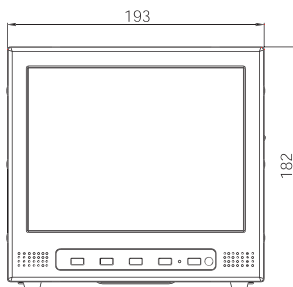

Model		LR-804J01	LR-804J02	LR-804J03	LR-804H05	
DVR	Video	Video Compression	MJPEG		H.264 compression	
		Video Input	4CH			
		Video Display	Full screen, 4 split screen, PIP, Sequence, Digital Zoom			
		Display Speed	Full motion: 30FPS(NTSC), 25(PAL)			
		Camera Configuration	Adjustable Camera ID and color			
	Recording	PTZ Control	Support PAN / TILT / ZOOM by using Mouse			
		Recording Rate	Max: 120FPS(NTSC) ; 100FPS(PAL)		Max: 120FPS(NTSC) ; 100FPS(PAL) @CIF	
		Recording Mode	Time Cyclic / Motion / Schedule / Alarm		Schedule / Continuous / Motion / Alarm	
		Recording Resolution	704 x 240 (NTSC) , 720 x 288 (PAL) 352 x 240 (NTSC) , 360 x 288 (PAL) (Default)		Quad Mode (4 CH/ D1). 720x480(NTSC) 720x576 (PAL)	
	Playback	Recording Quality	Lowest/ Low/ Normal/ High/ Highest		Low/ Normal/ High/ Highest	
		Playback Mode	Percent Search, Time/Date Search, Event Search			
		Playback Speed	Forward, Backward, 1X; 2X; 4X; 8X; 16X; 32X; 1/2X; 1/4X; 1/8X; 1/16X		Forward, Backward, 1X; 2X; 4X; 6X	
	Alarm	Sensor Input	4 (NO/NC Selectable)			
		Alarm Output	1 (NC)			
		Alarm Mode	Sensor input/ Video loss			
		Post Alarm	Alarm output duration : 1-99 Sec selectable			
		Pre Alarm	N/A		Pre Alarm: 5 Sec.	
		Motion Detect	Multiple configurable detection area and Mask			
	Storage	Event Spot	Switching Interval, Alarm Pop-Up, Motion Pop-Up, Event Pop-Up Duration			
		Internal Storage	3.5" IDE HDD (Hard disk Optional; Expandable up to 500 G)		3.5" SATA HDD	
Remote Backup		Download via IP Network				
Remote	Backup Device	CD-RW	USB mass-storage device (Backup; F/W Upgrade)		USB external device	
	Viewer	Remote live view, playback, backup, setting, PTZ control				
User Input Interface	Network	Ethernet (TCP/IP)				
	USB	Mouse				
	RS-485	For PTZ Camera Control				
	USB	N/A	1.For USB mouse 2.For mass-storage device or DVR FW upgrade		For mass-storage device or DVR FW upgrade	
	Network	RJ45				
LCD	Display	8" LCD Monitor				
	Resolution	800(H)×600(V)				
	Brightness	250 cd/m²				
	Contrast Ratio	500 : 1				
	Viewing Angel	70/70 (L/R) 70/70 (U/D)				
Media player	Media Video Storage	SD card, CF card	SD card	N/A	N/A	
	DVD Player	N/A	Yes	N/A	N/A	
Audio/Video interface	Video Input	BNC×4				
	Audio Input	N/A	N/A	N/A	RCA×4(DVR Audio)	
	Video Input Format	NTSC or PAL				
	Video Output	BNC×2 (Monitor/Spot)	BNC×2 (Monitor/Spot)	BNC×2 (Monitor/Spot)	BNC×1 (Monitor)	
	Audio Output	N/A	Phone-jack×1(Media Audio)	N/A	Phone-jack×1(DVR Audio)	
Others	Audio/Video Ouput	N/A	N/A	N/A	N/A	
	Operation Condition	60W (DC 12V/5A)				
	Power Supply	AC100-240 50/60Hz				
	Dimension	193(W)×182(H)×198(D) mm				
	Weight	3.32KG	3.44KG	2.86KG	2.87 KG	

Unit:mm

Specification is subject to change without notice. 2008.10

TAIWAN VIDEO SYSTEM CO., LTD.
3f-1., No.196, Xinhua 3rd Rd., Neihu District, Taipei City, Taiwan, R.O.C. 114
TEL: 02-8791-2600 FAX: 02-8791-9016
http://www.tvs.com.tw E-mail: info@tvs.com.tw

TVS GROUP

USA TVSA e-mail: info@eversun.com
Germany TVSG e-mail: info@tvsg.de
China TVSC e-mail: info@tvsc.com.cn