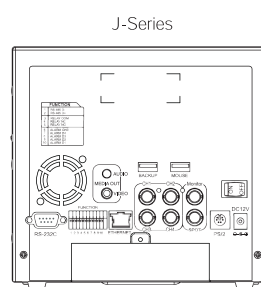

Model		LR-804J01	LR-804J02	LR-804J03	LR-804H05	
DVR	Video	Video Compression	MJPEG		H.264 compression	
		Video Input	4CH			
		Video Display	Full screen, 4 split screen, PIP, Sequence, Digital Zoom			
		Display Speed	Full motion: 30FPS(NTSC), 25(PAL)			
		Camera Configuration	Adjustable Camera ID and color			
	Recording	PTZ Control	Support PAN / TILT / ZOOM by using Mouse			
		Recording Rate	Max: 120FPS(NTSC) ; 100FPS(PAL)		Max: 120FPS(NTSC) ; 100FPS(PAL) @CIF	
		Recording Mode	Time Cyclic / Motion / Schedule / Alarm		Schedule / Continuous / Motion / Alarm	
		Recording Resolution	704 x 240 (NTSC) , 720 x 288 (PAL) 352 x 240 (NTSC) , 360 x 288 (PAL) (Default)		Quad Mode (4 CH/ D1). 720x480(NTSC) 720x576 (PAL)	
	Playback	Recording Quality	Lowest/ Low/ Normal/ High/ Highest		Low/ Normal/ High/ Highest	
		Playback Mode	Percent Search, Time/Date Search, Event Search			
		Playback Speed	Forward, Backward, 1X; 2X; 4X; 8X; 16X; 32X; 1/2X; 1/4X; 1/8X; 1/16X		Forward, Backward, 1X; 2X; 4X; 6X	
	Alarm	Sensor Input	4 (NO/NC Selectable)			
		Alarm Output	1 (NC)			
		Alarm Mode	Sensor input/ Video loss			
		Post Alarm	Alarm output duration : 1-99 Sec selectable			
		Pre Alarm	N/A		Pre Alarm: 5 Sec.	
		Motion Detect	Multiple configurable detection area and Mask			
	Storage	Event Spot	Switching Interval, Alarm Pop-Up, Motion Pop-Up, Event Pop-Up Duration			
		Internal Storage	3.5" IDE HDD (Hard disk Optional; Expandable up to 500 G)		3.5" SATA HDD	
Remote Backup		Download via IP Network				
Remote	Backup Device	CD-RW	USB mass-storage device (Backup; F/W Upgrade)		USB external device	
	Viewer	Remote live view, playback, backup, setting, PTZ control				
User Input Interface	Network	Ethernet (TCP/IP)				
	USB	Mouse				
	RS-485	For PTZ Camera Control				
	USB	N/A	1.For USB mouse 2.For mass-storage device or DVR FW upgrade		For mass-storage device or DVR FW upgrade	
	Network	RJ45				
LCD	Display	8" LCD Monitor				
	Resolution	800(H)×600(V)				
	Brightness	250 cd/m²				
	Contrast Ratio	500 : 1				
	Viewing Angel	70/70 (L/R) 70/70 (U/D)				
Media player	Media Video Storage	SD card, CF card	SD card	N/A	N/A	
	DVD Player	N/A	Yes	N/A	N/A	
Audio/Video interface	Video Input	BNC×4				
	Audio Input	N/A	N/A	N/A	RCA×4(DVR Audio)	
	Video Input Format	NTSC or PAL				
	Video Output	BNC×2 (Monitor/Spot)	BNC×2 (Monitor/Spot)	BNC×2 (Monitor/Spot)	BNC×1 (Monitor)	
	Audio Output	N/A	Phone-jack×1(Media Audio)	N/A	Phone-jack×1(DVR Audio)	
Others	Audio/Video Ouput	N/A	N/A	N/A	N/A	
	Operation Condition	60W (DC 12V/5A)				
	Power Supply	AC100-240 50/60Hz				
	Dimension	193(W)×182(H)×198(D) mm				
	Weight	3.32KG	3.44KG	2.86KG	2.87 KG	

Unit:mm

Specification is subject to change without notice. 2008.10

TAIWAN VIDEO SYSTEM CO., LTD.
3f-1., No.196, Xinhua 3rd Rd., Neihu District, Taipei City, Taiwan, R.O.C. 114
TEL: 02-8791-2600 FAX: 02-8791-9016
http://www.tvs.com.tw E-mail: info@tvs.com.tw

TVS GROUP

USA TVSA e-mail: info@eversun.com
Germany TVSG e-mail: info@tvsg.de
China TVSC e-mail: info@tvsc.com.cn